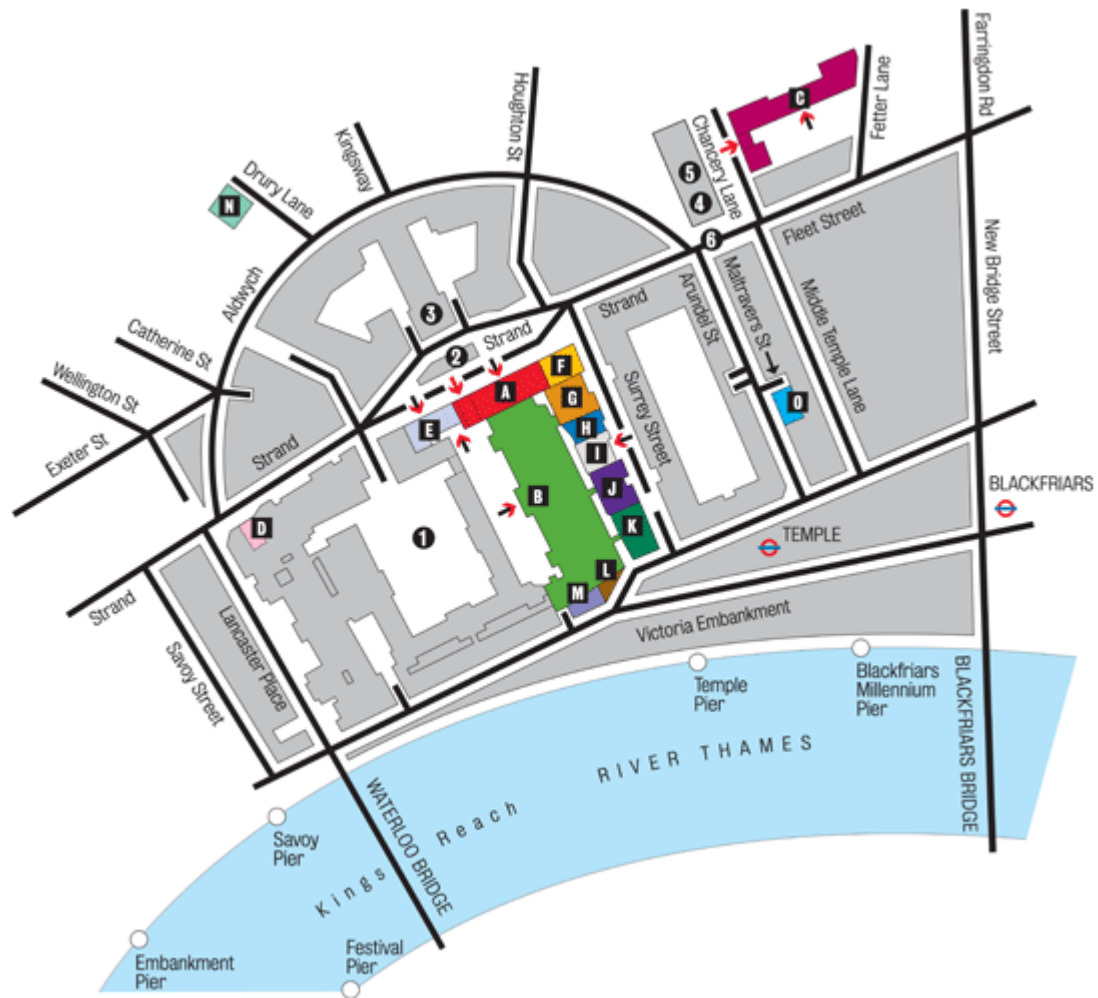

King's College Risk Research Symposium
VARIETIES OF RISK RESEARCH:
EXPLORING AND EXPANDING BOUNDARIES WITHIN
ACADEMIA AND BEYOND

*** 5th June 2009 *** King's College London, Strand, London WC2R 2LS ***

King's College London, Strand Campus: The Symposium takes place in the Strand Campus of King's College. The Campus is near the tube stations Embankment, Temple, and Holborn. Nearby railway stations are Waterloo, Waterloo East, and Charing Cross. For further public transport information, including a journey planner, please visit <http://www.tfl.gov.uk/>.

Registration at the Geography Department: The Geography Department is located mainly on Level 4 of the King's Building (coloured green on the above map) on King's Strand Campus. Use the main entrance (through the building coloured red and labelled A) on the Strand.

The Social Space where you can register, pick up conference packs and name badge is on the 4th Floor next to the Departmental Office.

Conference Rooms Pyramid Room, K2.31 & K3.11: The conference rooms on the second, third and fourth floor of the Strand's King's Building are easy to find from the Social Space/Departmental Office. There will be signs and always someone to show you the way.