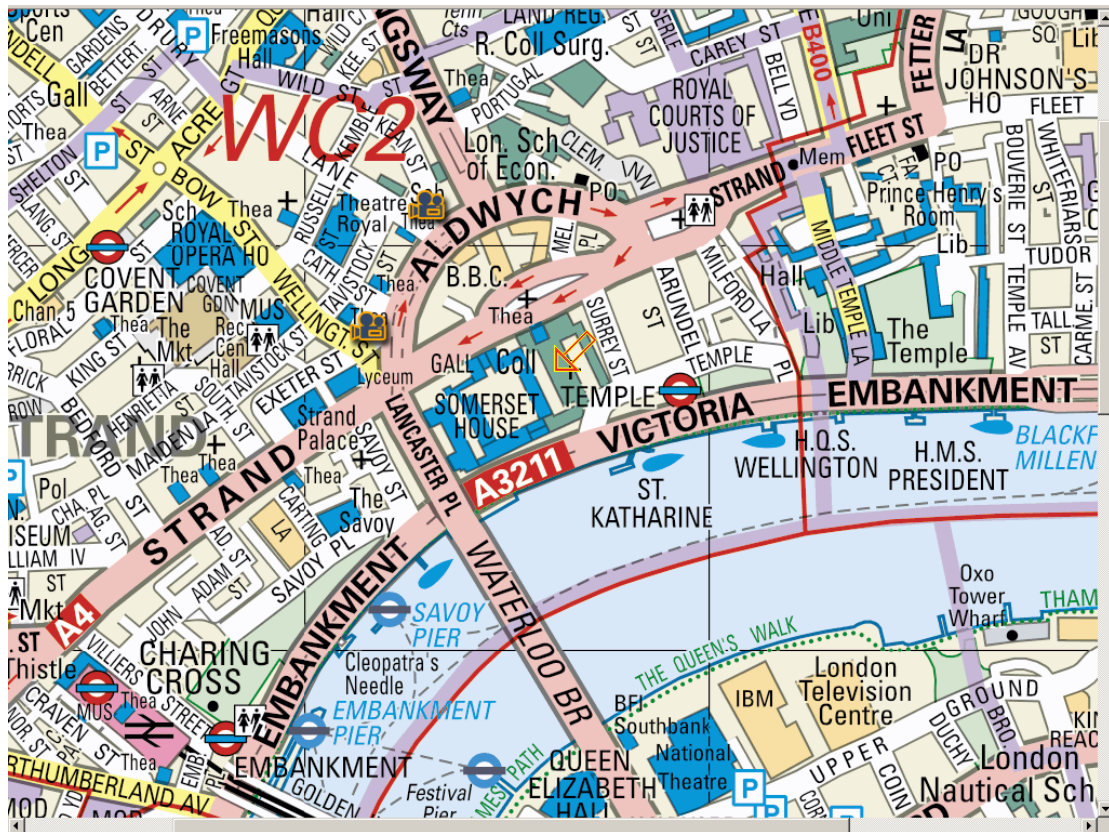

King's College Risk Research Symposium
VARIETIES OF RISK RESEARCH:
EXPLORING AND EXPANDING BOUNDARIES WITHIN
ACADEMIA AND BEYOND

*** 5th June 2009 *** King's College London, Strand, London WC2R 2LS ***

King's College London, Strand Campus: The Symposium takes place in the Strand Campus of King's College. The Campus is near the tube stations Embankment, Temple, and Holborn. Nearby railway stations are Waterloo, Waterloo East, and Charing Cross. For further public transport information, including a journey planner, please visit <http://www.tfl.gov.uk/>.

Registration at the Geography Department: The Geography Department is located mainly on Level 4 of the King's Building (coloured green on the above map) on King's Strand Campus. Use the main entrance (through the building coloured red and labelled A) on the Strand.