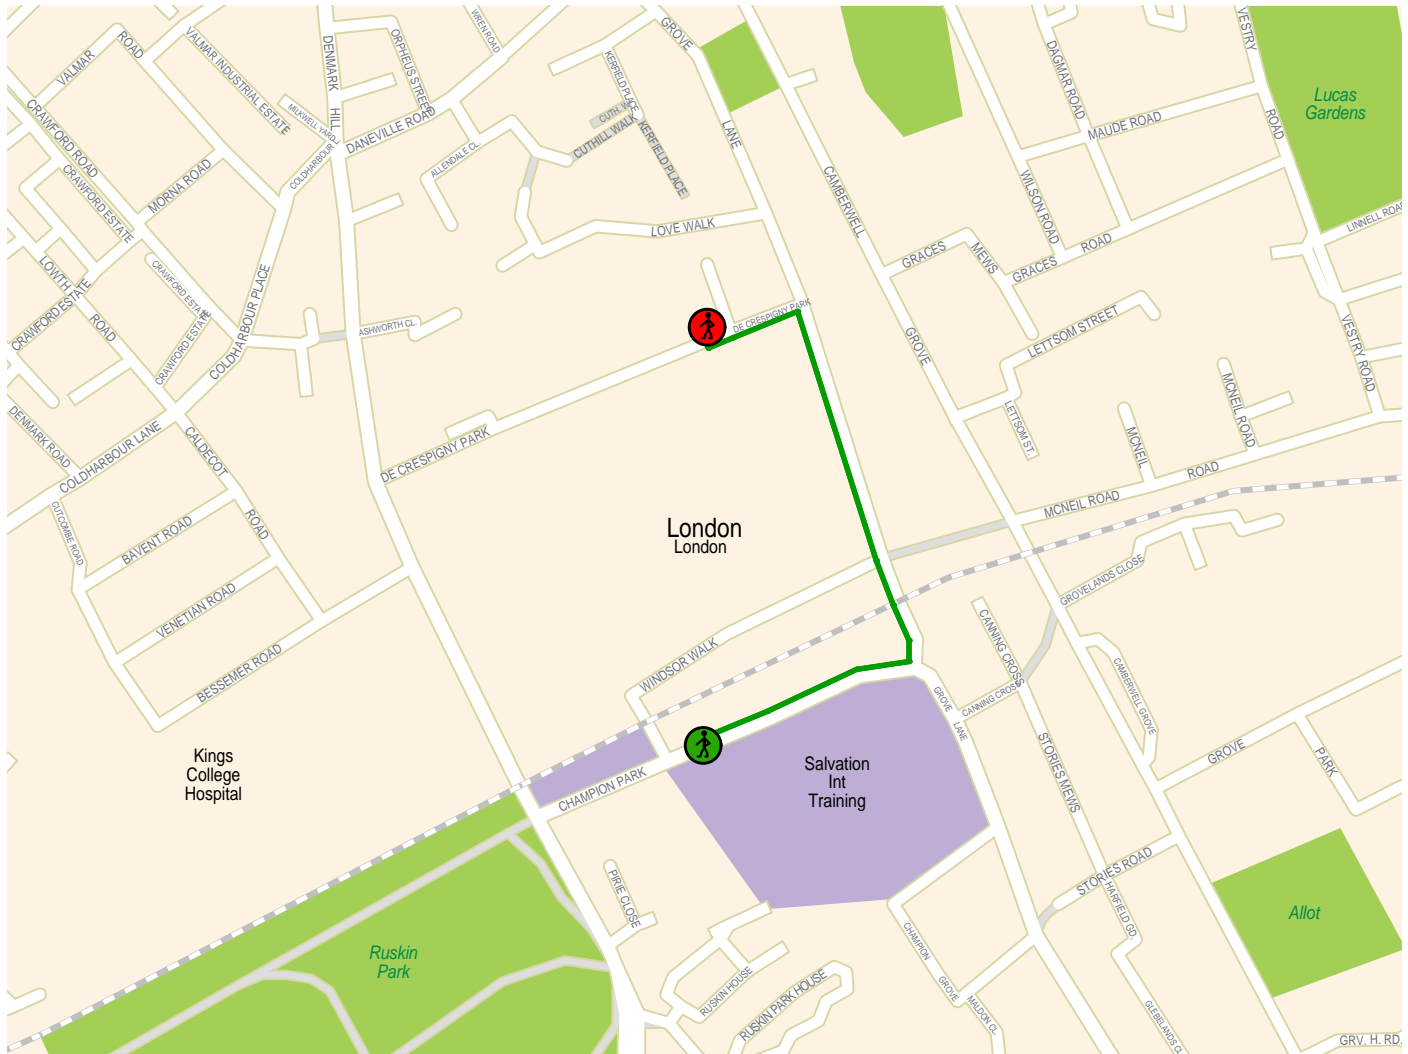

Suggested Path from Camberwell Denmark Hill to London 16 De Crespigny Park.

© 2001 NAVTEQ/PTV AG/Map&Guide

- Walk
- Departure with walk
- Arrival with walk

1.	From Camberwell Denmark Hill.	
2.	Champion Park	170 m
3. ↙	Turn Left Into Grove Lane	290 m 460 m
4. ↙	Turn Left Into De Crespigny Park	70 m 0.5 km
5.	Arrive at London 16 De Crespigny Park.	