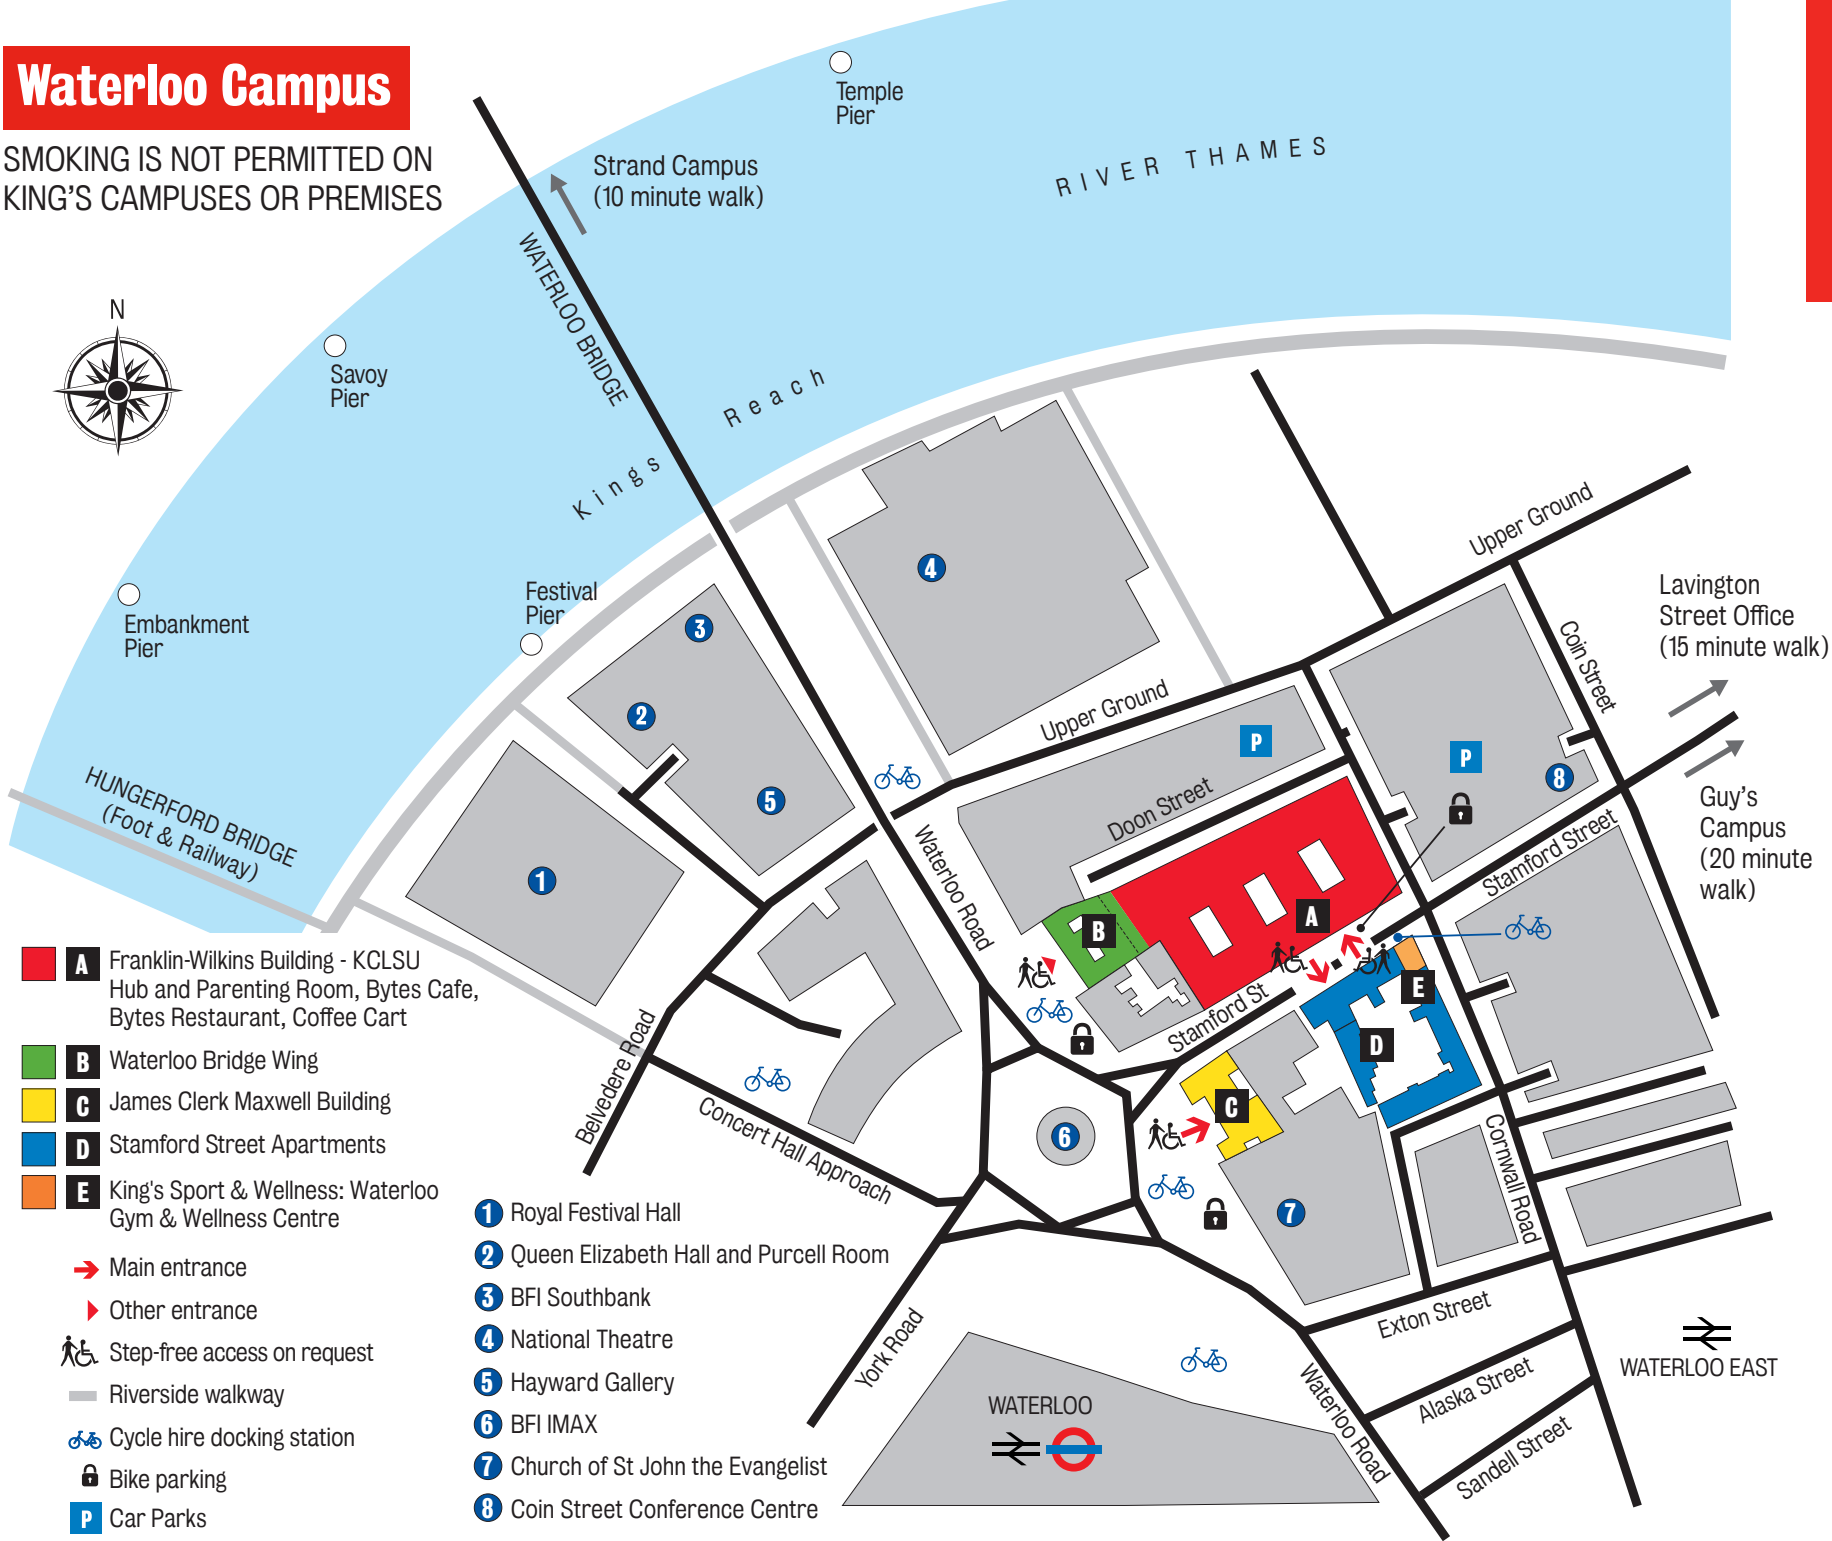

Waterloo Campus

SMOKING IS NOT PERMITTED ON KING'S CAMPUSES OR PREMISES

- A** Franklin-Wilkins Building - KCLSU Hub and Parenting Room, Bytes Cafe, Bytes Restaurant, Coffee Cart
- B** Waterloo Bridge Wing
- C** James Clerk Maxwell Building
- D** Stamford Street Apartments
- E** King's Sport & Wellness: Waterloo Gym & Wellness Centre
- Main entrance
- ▶** Other entrance
- ♿** Step-free access on request
- Riverside walkway
- 🚲** Cycle hire docking station
- 🔒** Bike parking
- P** Car Parks

- 1** Royal Festival Hall
- 2** Queen Elizabeth Hall and Purcell Room
- 3** BFI Southbank
- 4** National Theatre
- 5** Hayward Gallery
- 6** BFI IMAX
- 7** Church of St John the Evangelist
- 8** Coin Street Conference Centre