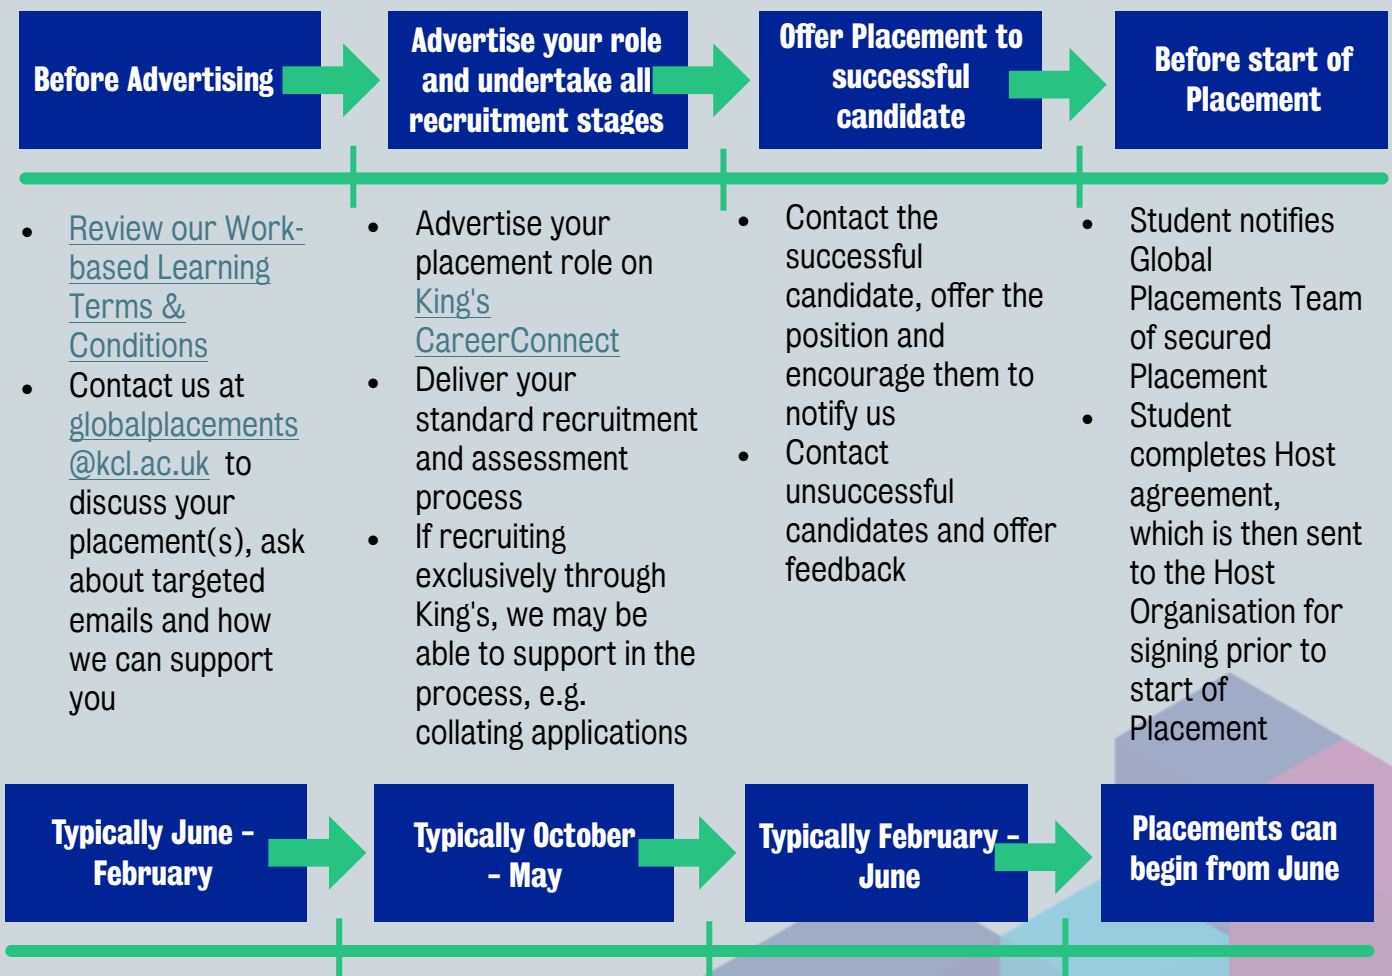

How do I host a King's College London Placement?

“ The calibre of applicants from King's is incredibly high and they are always a strong asset to our development team, and in turn we offer challenging and fulfilling work during the placement. We always remain in touch with our placement students, and we hope that we can bring many back into the company once they have finished their studies. ”

PaperPlanes - hosted Computer Science BSc students in 2021/22, 2022/23 & 2023/24

Contact us

<https://www.kcl.ac.uk/employers/recruit/placements>

global-placements@kcl.ac.uk

*See our Statement of Professional Standards for full details, including for non-UK opportunities.

Publication date: April 2023

The information in this guide is published in good faith and was correct at time of publication. However, some changes may be necessary due to legitimate staffing, financial, regulatory and academic reasons.