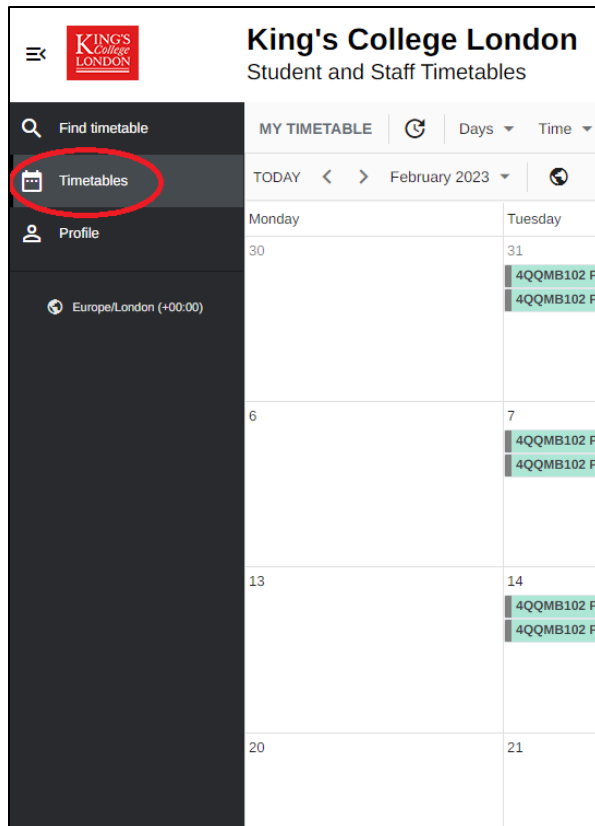

KCL My Timetable

Finding your Exam Information

For students with personal timetables & exam seating information

Finding your Exam Information

To access MyTimetable

- Open a web browser and go to <https://mytimetable.kcl.ac.uk/>.
- Log in using your 'K' number and usual password.

You can access MyTimetable using a PC, phone or tablet.

Finding your Exam Information

- Once logged in, you'll see three tabs on the left-hand side named 'Find Timetable', 'Timetables' and 'Profile'.
- 'Timetables' gives you an overview of the activities, including examinations, that are scheduled on your personal timetable.
- Day, Week, Month, and list (Agenda) formats are available.

Finding your Exam Information

The screenshot shows the 'King's College London Student and Staff Timetables' interface. A calendar view for May 2023 is displayed, with a red circle around the entry for 'Buddhist Ethics-01' on Wednesday, May 10th at 09:00. A red box labeled 'Activity description' points to the text 'Buddhist Ethics-01' in the calendar cell. A red box labeled 'Date & Time' points to the date and time '10/05/2023 09:00-11:00' in the right-hand sidebar. A green box labeled 'This is NOT your Venue / Room' points to the text 'WATERLOO FWB 1.68 (1)' in the sidebar, which is also circled in green. A red box labeled 'Venue / Room' points to the text 'WATERLOO FWB 1.68' in the sidebar. A red box labeled 'Seat Number' points to the number '7' in the sidebar. A red box labeled 'Module Name' points to the text 'Buddhist Ethics-01' at the top of the sidebar. The sidebar also shows 'Examination' and 'Ba Quan' at the top.

- For more information on an activity, click directly on it and the information will display on the right-hand side.
- The information displayed will be:
 - the date and time
 - the module name
 - the description of the activity
 - the venue / room location
 - your seat number for the exam