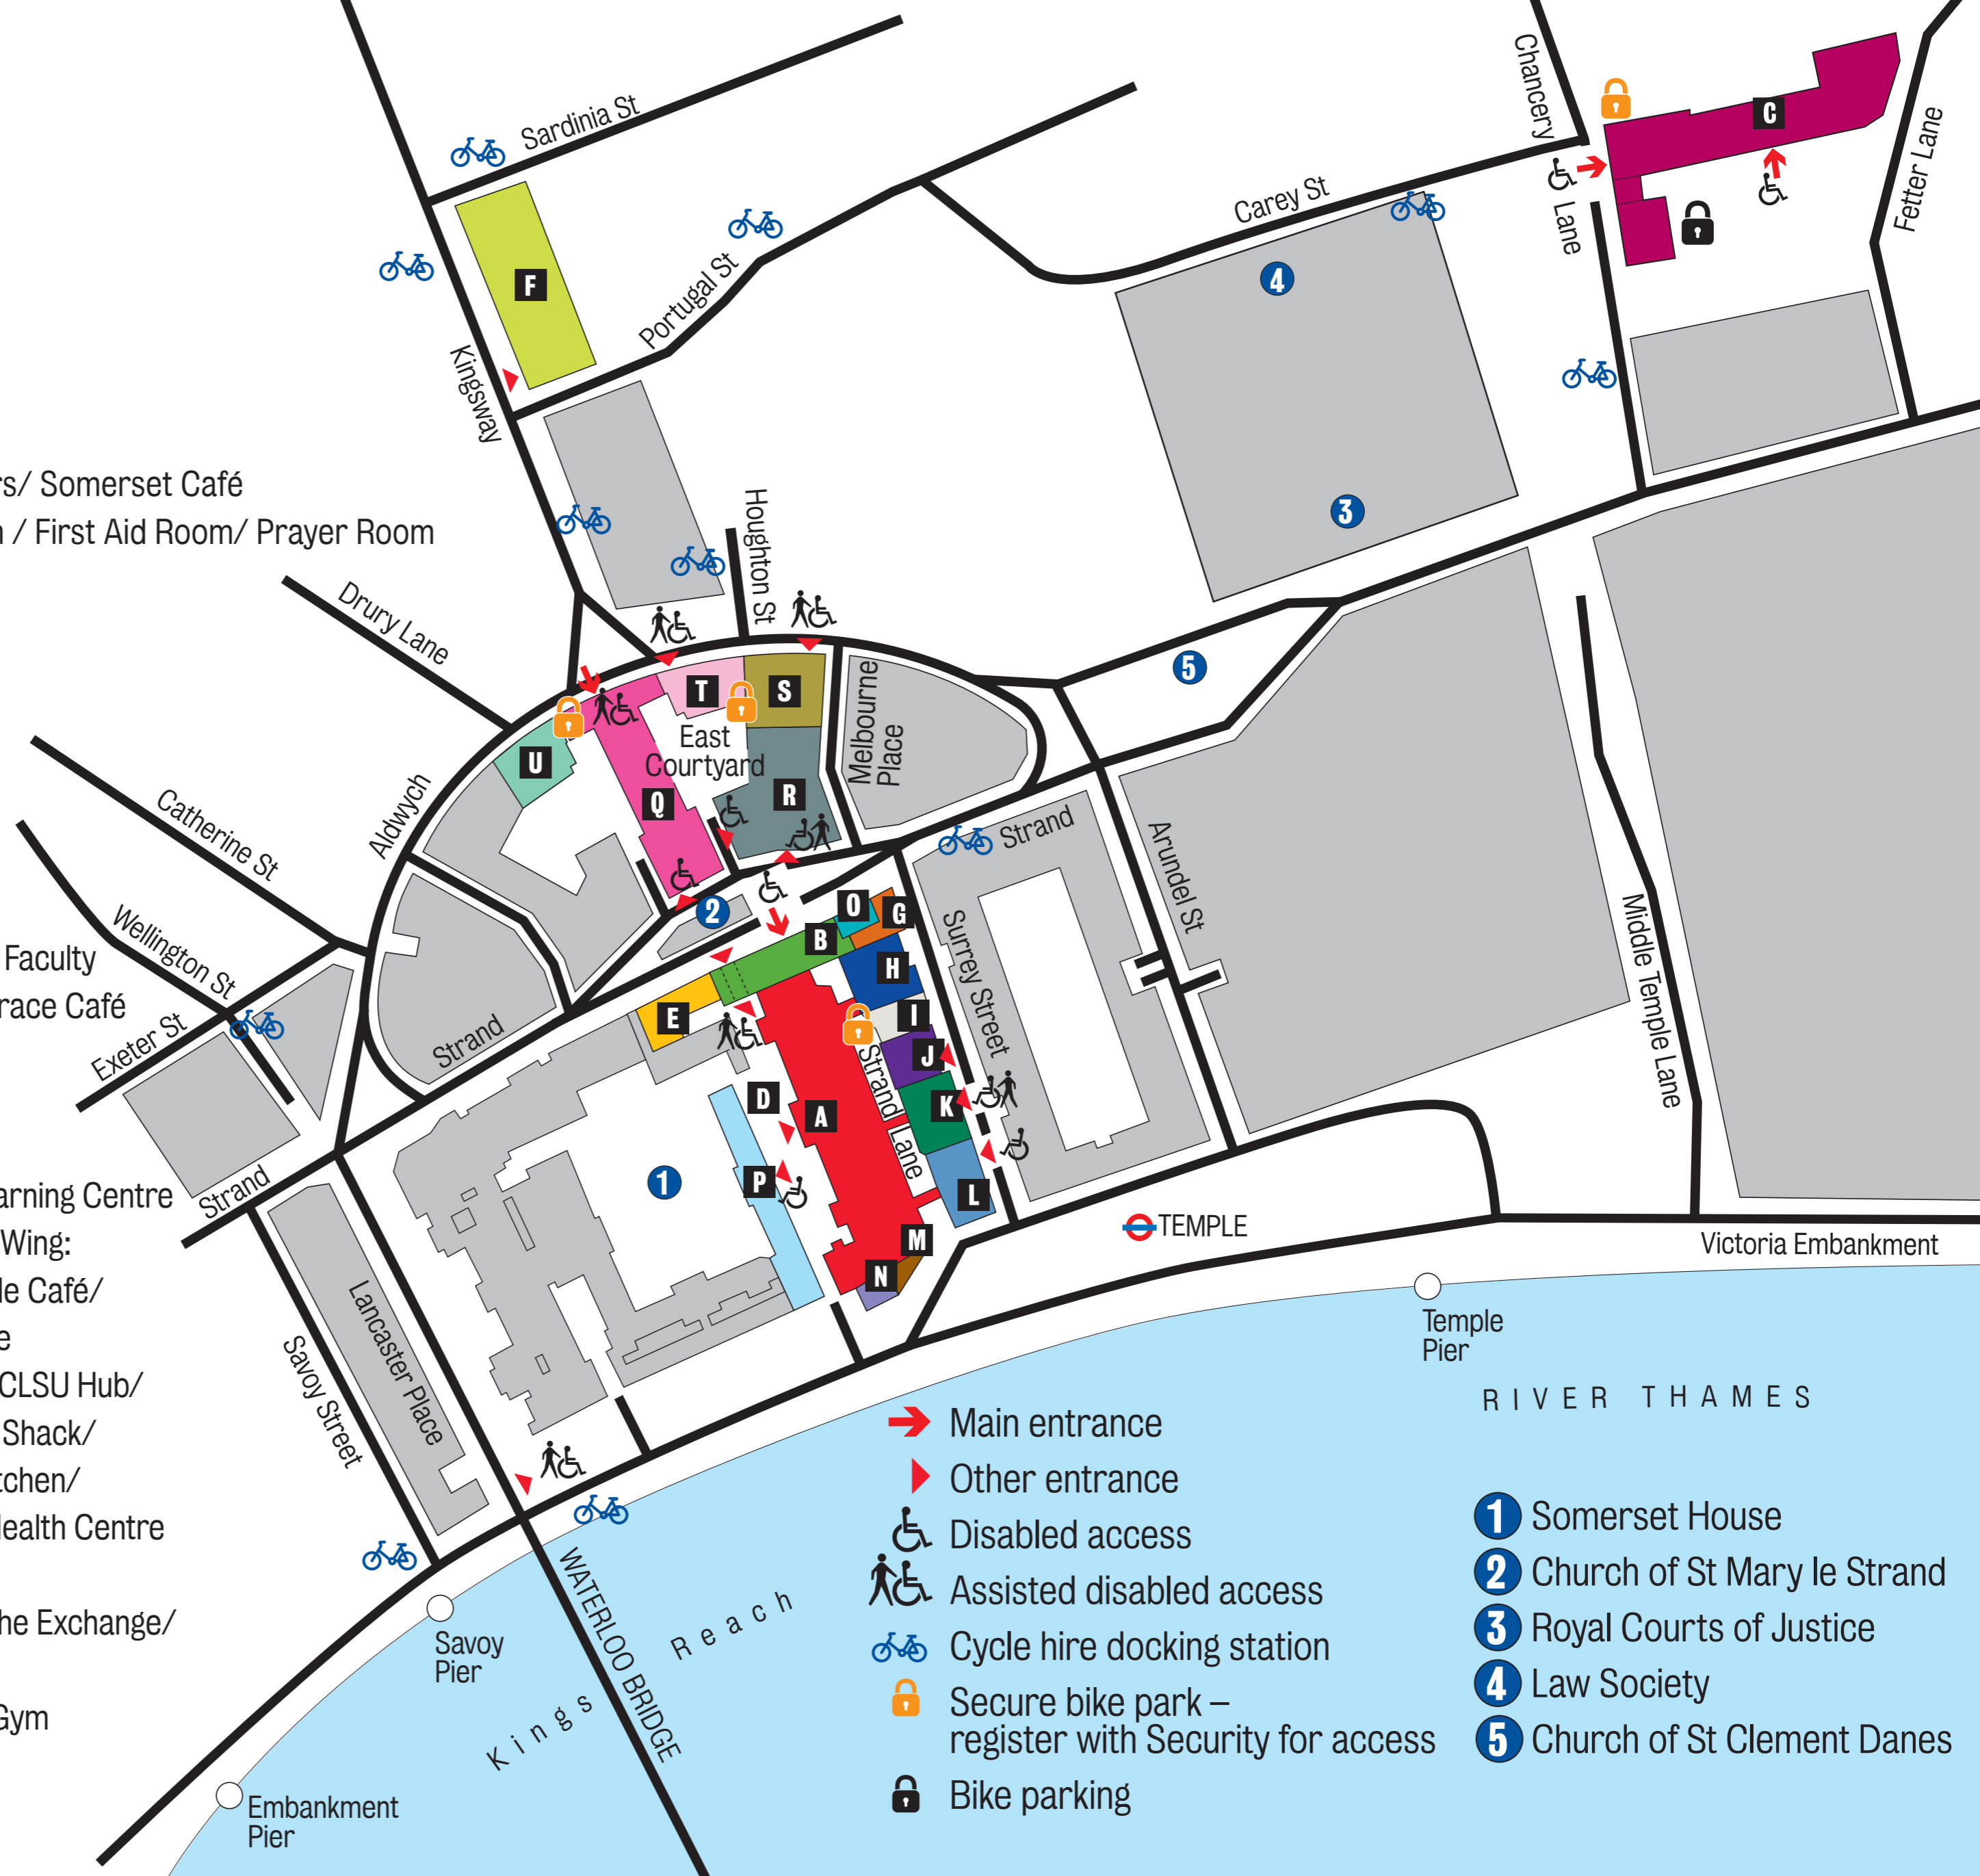

- A** King's Building: Chapel/ Chapters/ Somerset Café
- B** Strand Building: Parenting Room / First Aid Room/ Prayer Room
- C** Maughan Library
- D** Quadrangle
- E** 152-158 Strand
- F** Virginia Woolf Building
- G** North Wing
- H** East Wing
- I** Philosophy Building
- J** Norfolk Building
- K** Chesham Building: Creative Arts Faculty
- L** Macadam Building: Riverside Terrace Café
- M** South East Block
- N** South West Block
- O** Modern Language Centre
- P** Somerset House - East Wing: Learning Centre
- Q** Bush House - North Wing, South Wing:
8th Floor Vegan Café/ The Arcade Café/
Cultural Quarter Exhibition Space
- R** Bush House - South East Wing: KCLSU Hub/
Upper & Lower Loft Space/ The Shack/
The Vault/ Admissions/ King's Kitchen/
Student Services & Wellbeing/ Health Centre
- S** Bush House - Melbourne House
- T** Bush House - North East Wing: The Exchange/
Multi-Faith Room
- U** Bush House - North West Wing: Gym

- Main entrance
- Other entrance
- Disabled access
- Assisted disabled access
- Cycle hire docking station
- Secure bike park – register with Security for access
- Bike parking

- 1** Somerset House
- 2** Church of St Mary le Strand
- 3** Royal Courts of Justice
- 4** Law Society
- 5** Church of St Clement Danes