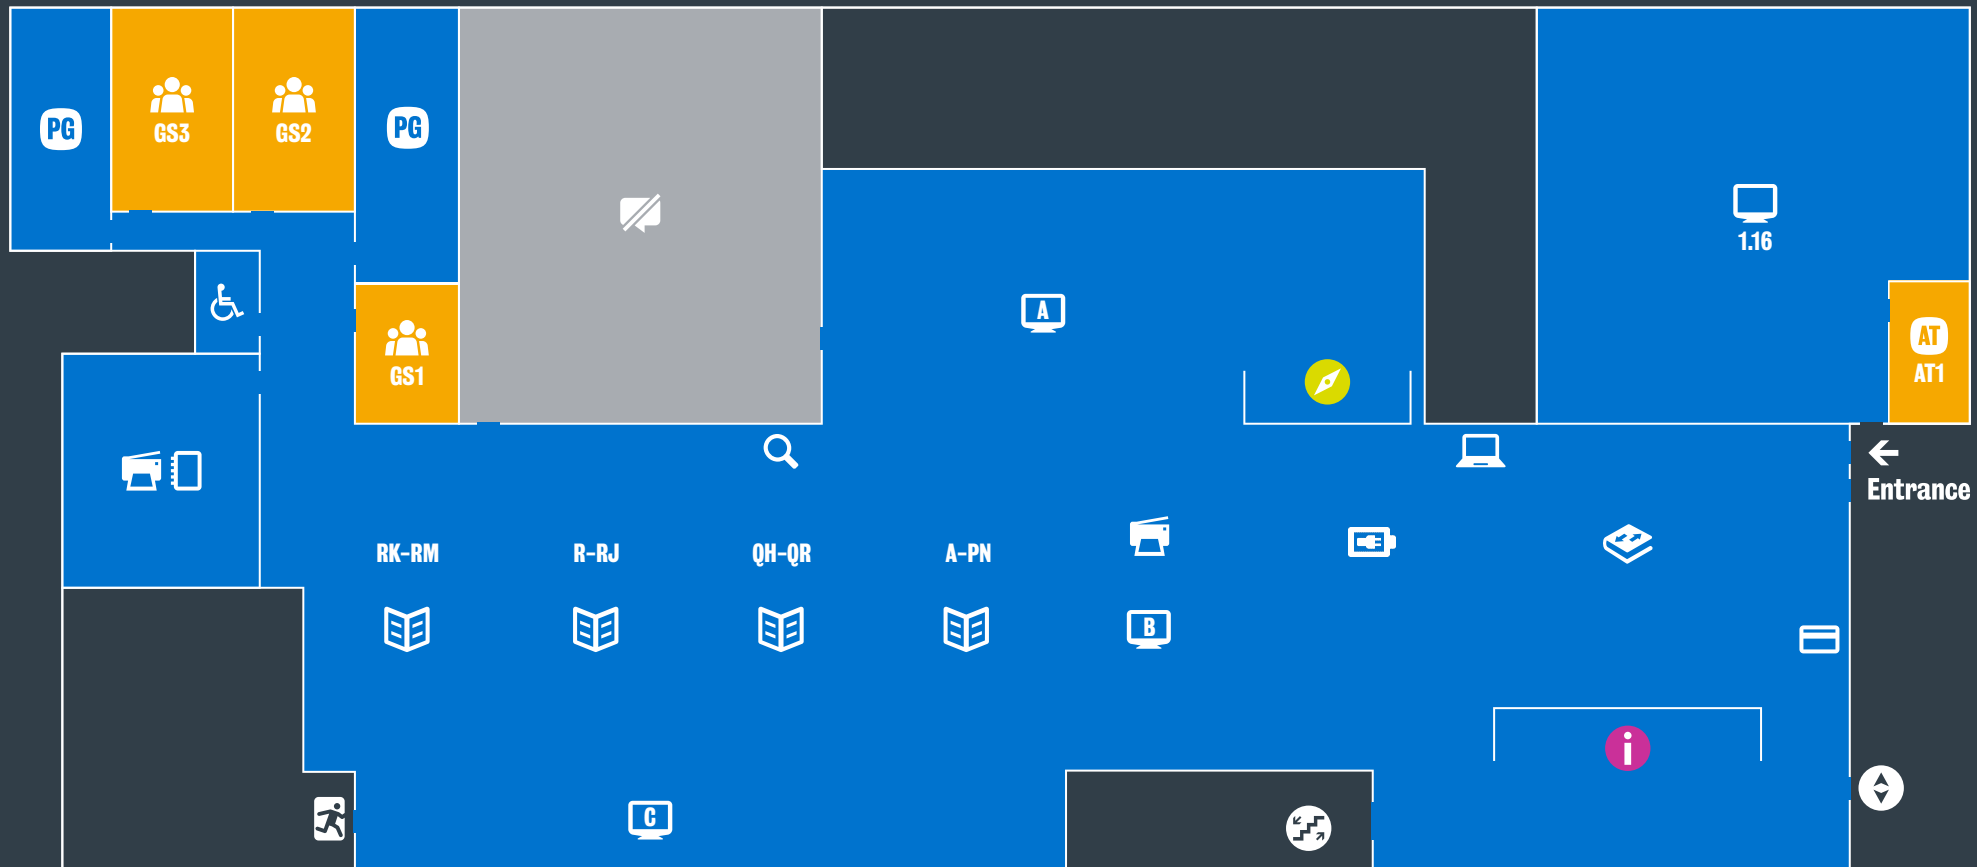

NEW HUNT'S HOUSE LIBRARY

FIRST FLOOR

- Accessible Toilet
- Assistive Technology
- Binding Area
- Card Top-up
- Chargebox
- Collections
- Computer Area
- Group Study
- Laptops
- Library Catalogue
- Postgraduate Zone
- Print Copy Scan
- Self-Service
- Emergency Exit
- Lift
- Stairs
- The Compass
- Library Enquiries
- Quiet Zone
- Silent Zone
- Discuss Zone

NEW HUNT'S HOUSE LIBRARY

SECOND FLOOR

Accessible Toilet

Group Study

Water Fountain

Emergency Exit

Quiet Zone

Assistive Technology

Study Area

Lift

Silent Zone

Chargebox

Training Room

Stairs

Discuss Zone

Computer Area

Vending Machines