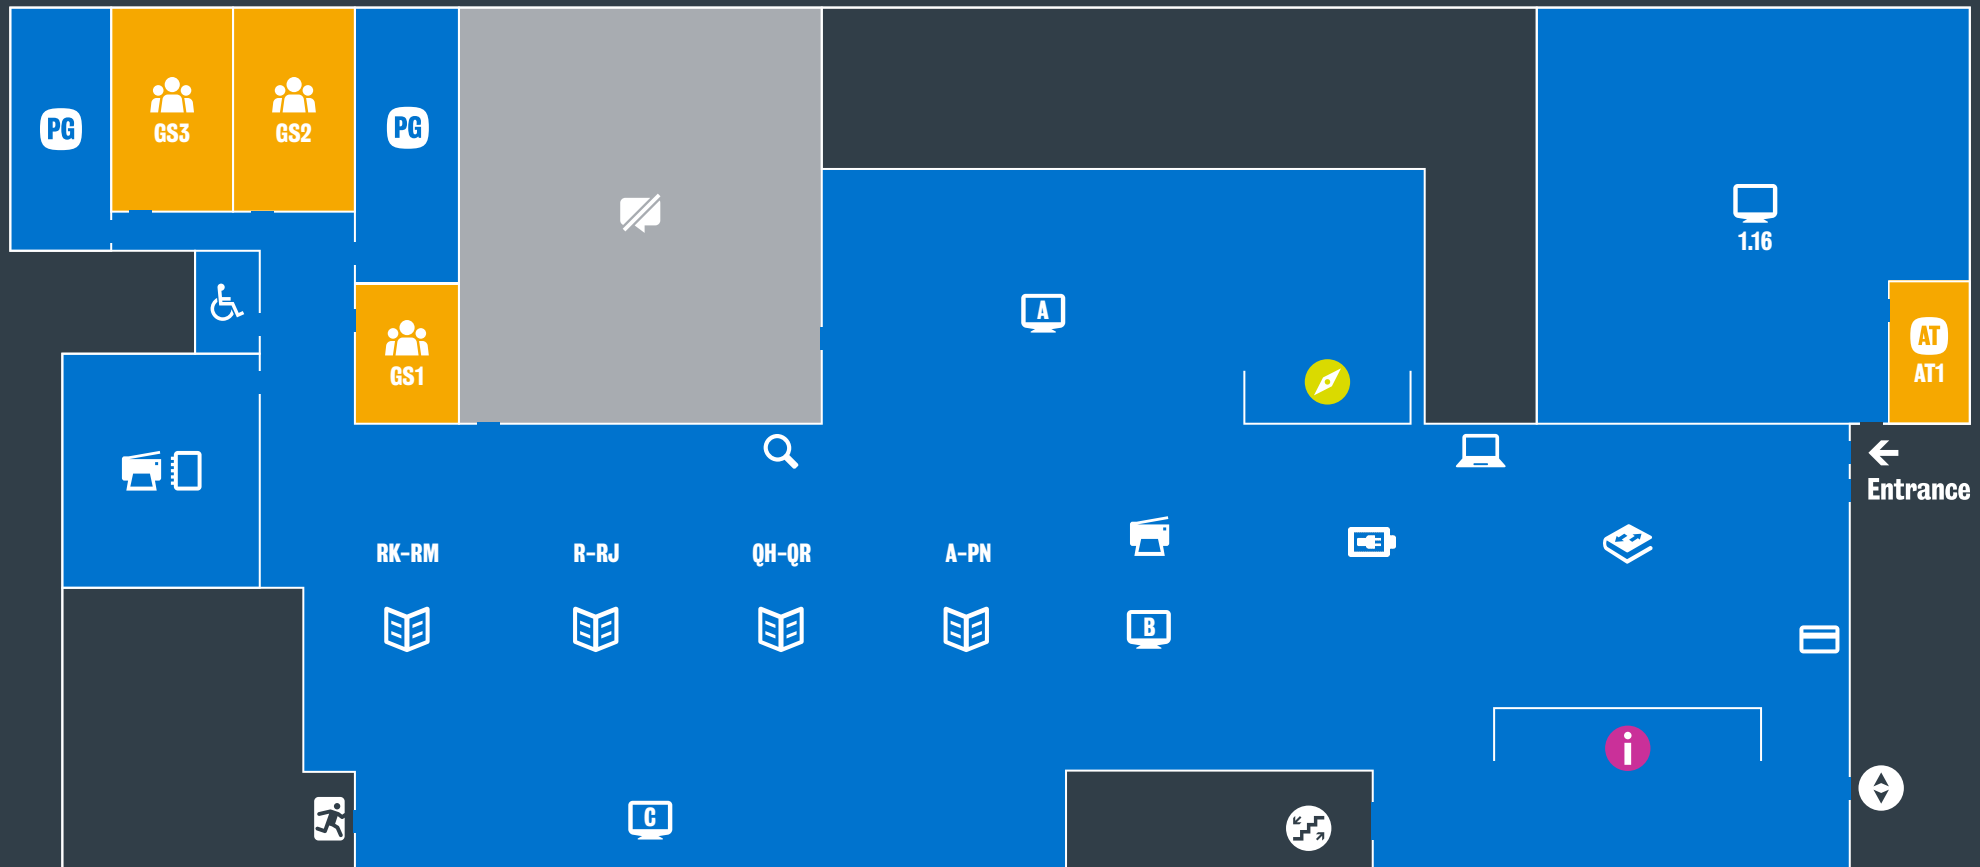

NEW HUNT'S HOUSE LIBRARY

FIRST FLOOR

- Accessible Toilet
- Collections
- Postgraduate Zone
- Emergency Exit
- The Compass
- Quiet Zone
- Assistive Technology
- Computer Area
- Print Copy Scan
- Lift
- Silent Zone
- Binding Area
- Group Study
- Self-Service
- Stairs
- Discuss Zone
- Card Top-up
- Laptops
- Library Catalogue
- Chargebox

NEW HUNT'S HOUSE LIBRARY SECOND FLOOR

- Accessible Toilet
- Group Study
- Water Fountain
- Emergency Exit
- Assistive Technology
- Study Area
- Lift
- Quiet Zone
- Chargebox
- Training Room
- Stairs
- Silent Zone
- Computer Area
- Vending Machines
- Discuss Zone